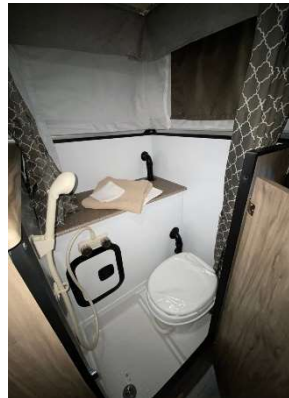

SS1251

R365,000

GET IN TOUCH

Industrial Park,
St Francis Bay, E Cape
072 227 9752
<https://www.palominorv.co.za>
info@palominorv.co.za

SINGLE CAB COMPATIBLE

The SS1251 Camper is the largest of the Palomino RV South African fleet, and is the only model with an interior shower and toilet, providing a home away from home feeling.

STANDARD COMPLEMENTARY EQUIPMENT

Electric Roof Lift 90L
Fridge/Freezer LED
Lighting Mattress
3 Speed Roof Fan
Manual Jacks
Pre-Wired for electric jacks
Built-In 3 Stage Battery Charger
Five storage compartments

9kg Gas Bottle
2 Stove Gas Burner
Battery Quick Disconnect
Solar Panel Connect
Congleum Flooring
Running Water
Cabin Heater

DIMENSIONS AND CAPACITIES

| | |
|--|-----------------|
| Dry Weight | 816kg |
| Exterior Length | 4060mm |
| Exterior Width | 2200mm |
| Floor Length | 2600mm |
| Wheel Well Width | 1200mm |
| Exterior Height Open (vent included) | 2340mm |
| Exterior Height Closed (vent included) | 1830mm |
| Fresh Water Tank Capacity | 61L |
| Water Heater Capacity | 22L |
| Gray Water Capacity | N/A |
| Black Water Capacity LP | 26L |
| Gas Capacity | 9kg |
| Head Clearance (mattress to ceiling) | 700mm |
| Interior Open Height | 2130mm |
| Cab Area (Underbed to floor) | 1230mm |
| Cab-over bed size | 1520mm x 2030mm |
| Dinette Bed Size Storage | 910mm x 1570mm |
| Door Size (side) | 655mm x 370mm |
| Storage Door Size (rear) | 250mm x 340mm |